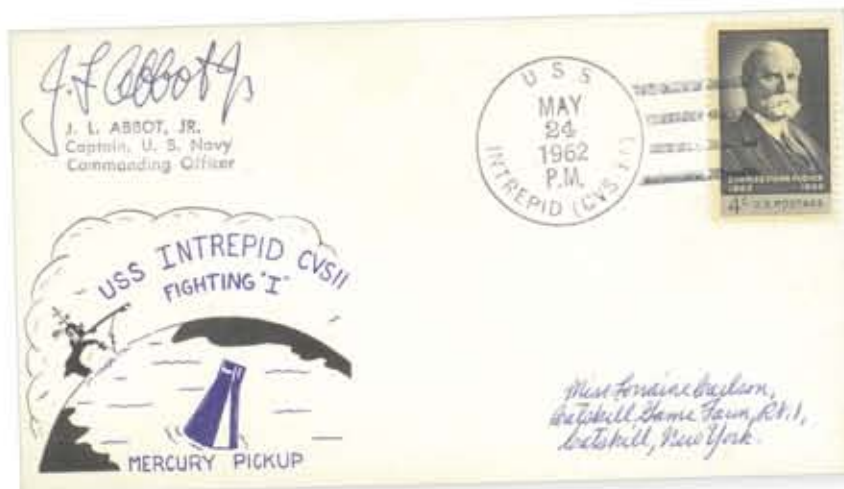

Velvatoné flocced with SUSPECT cancel

Mission
MA-7

Crew
Carpenter

Launch Date
May 24, 1962

Launch Time
07:45:16 EST

Launch Cancel
PAFB, PC

Launch Pad
LC 14

Centennial thermographic

Sokolosky offset with red hand colored

MERCURY

Golden label

Goldcraft thermographic

Captain's offset

Recovery lat/long
19 27N 63 59W

Flight Cancel
PAFB, PC

Recovery Date
May 24, 1962

Recovery Time
12:41:21 EST

Designated PRS
USS Intrepid (CVS-11)

Actual PRS
USS John R. Pierce (DD-752)

MERCURY